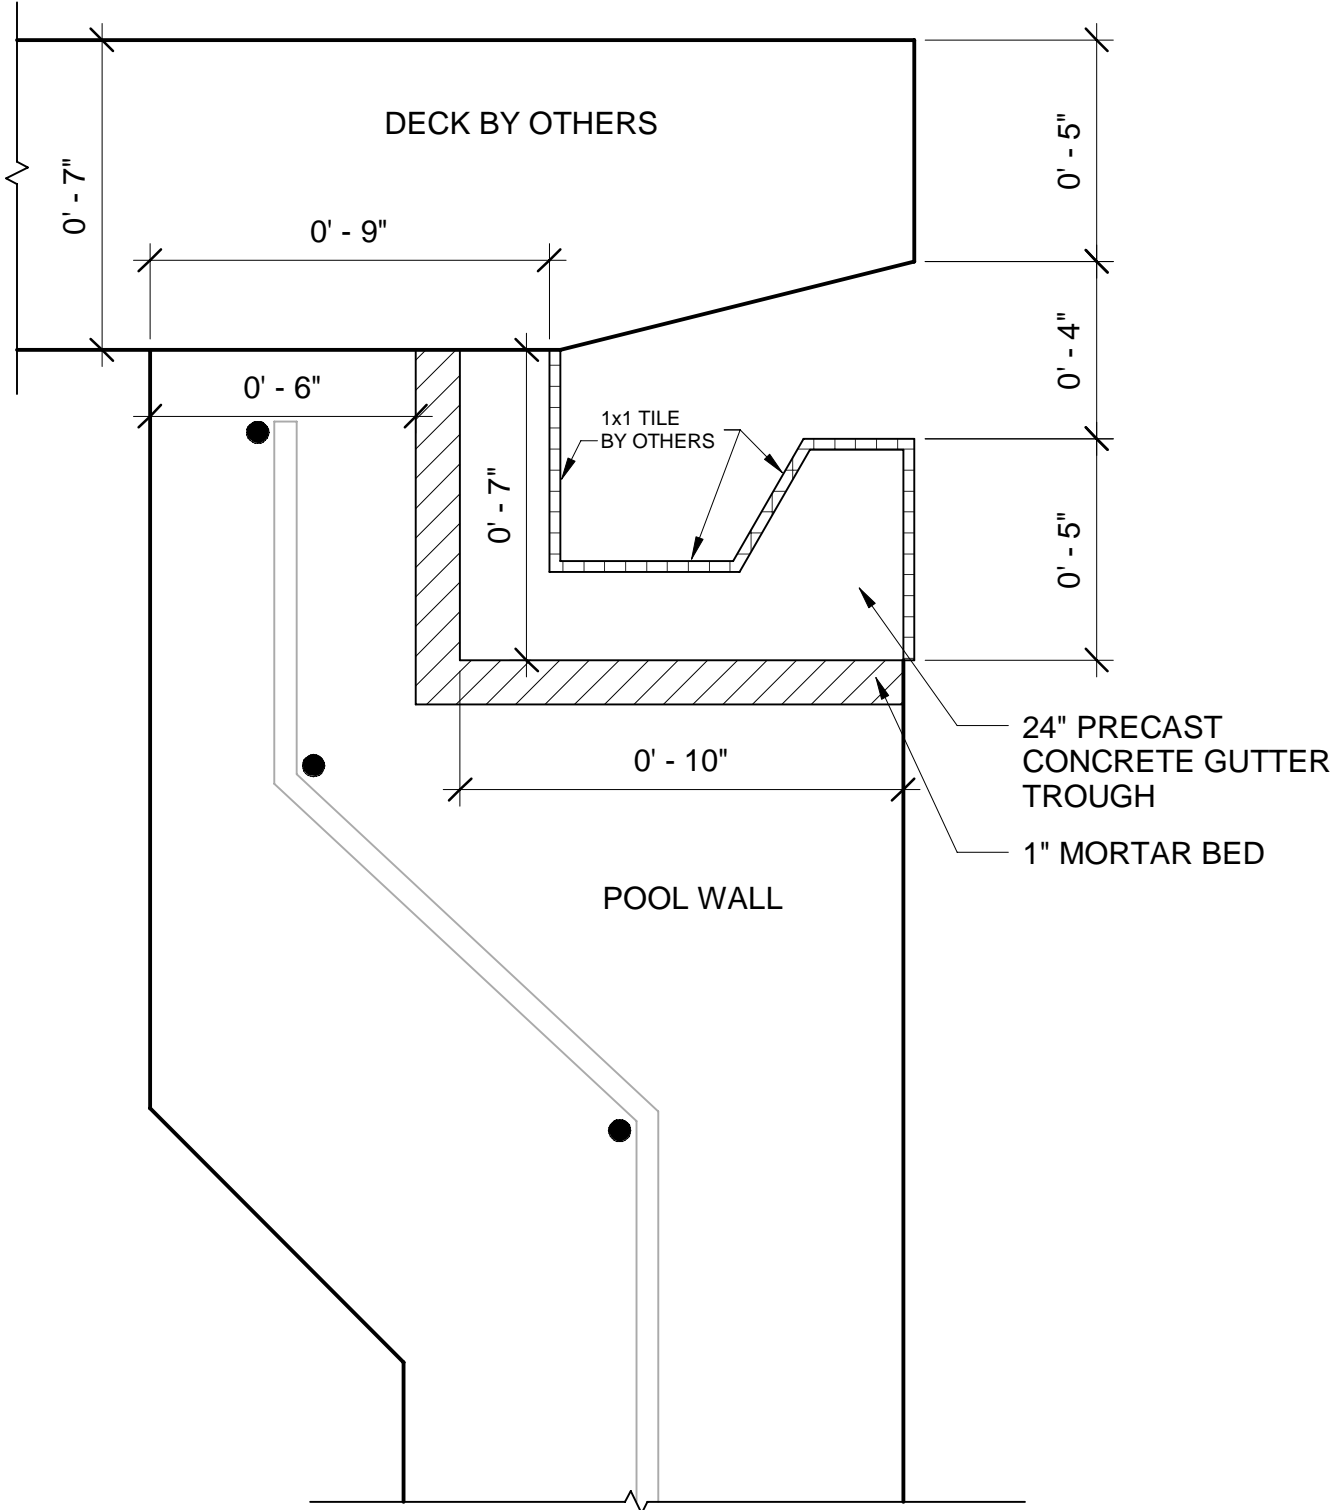

Typical Natural Flow Gutter Install

SCALE: 3" = 1'-0"